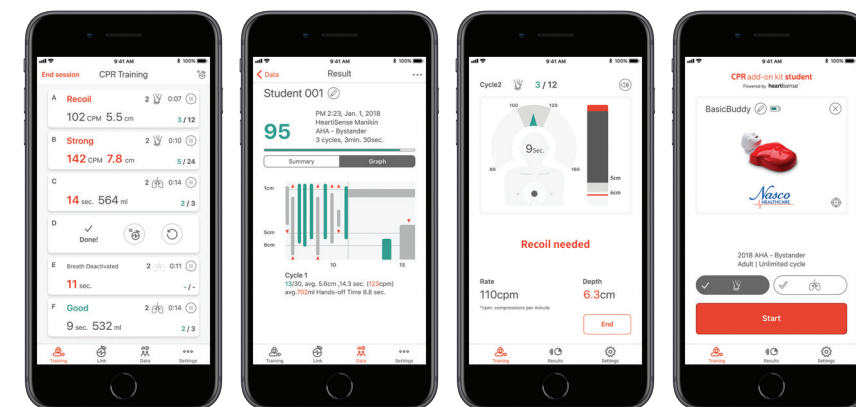

CPR Add-On Kit powered by Heartisense™ App
Easily upgrades an existing Basic Buddy® manikin to a Basic Buddy®+.

Basic Buddy®+ Powered by Heartisense™

An advanced, affordable manikin designed to enable accurate, effective CPR training.

Basic Buddy®+ with head (LF03693 A)

Baby Buddy®+ full body infant (LF03720 A)

Removable chest for easy lung/mouth bag installation

CPR Add-On Kit powered by Heartisense™ App*

Links up with six manikins at once. Instructors can monitor students using iPhone®, iPad® or Android™ tablets and smartphones with the option to export/print results.