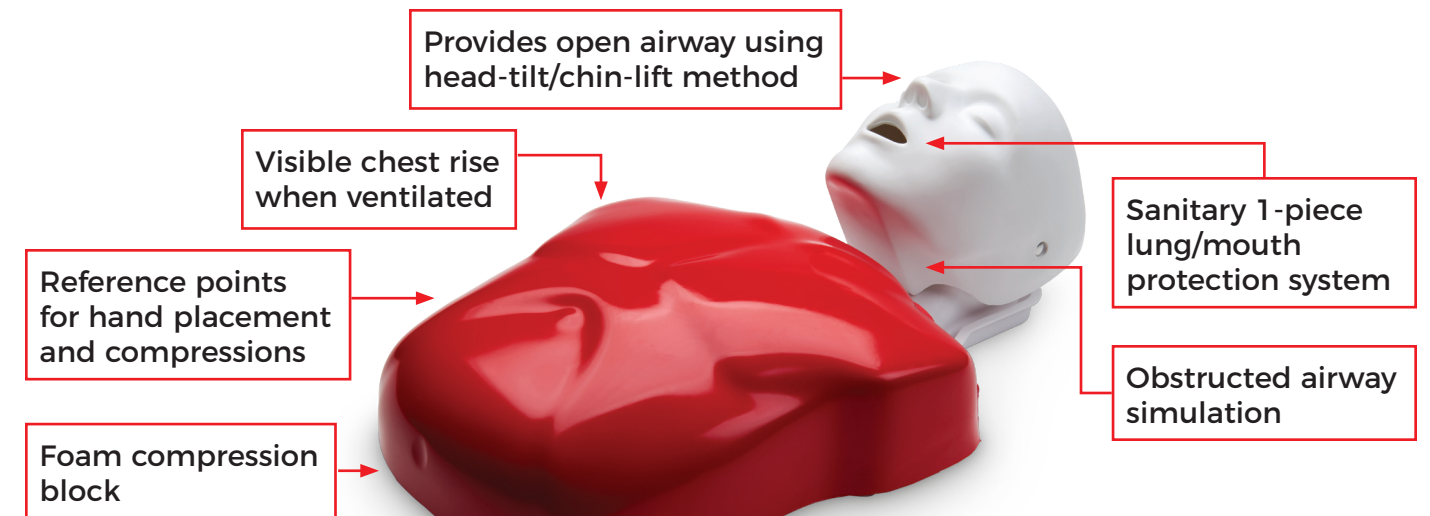

Basic Buddy®+ Powered by Heartisense™

An advanced, affordable manikin designed to enable accurate, effective CPR training.

Basic Buddy®+ with head (LF03693 A)